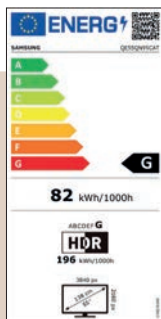

VIDEO

Picture Engine	Neural Quantum Processor 4K
HDR (High Dynamic Range)	Neo Quantum HDR+
HDR10+	Sì, Adaptive & Gaming
HLG	Sì
Contrasto	Quantum Matrix
Colore	100% Volume Colore
Viewing Angle	Ultra
Micro Dimming	Ultimate UHD Dimming Pro
Contrast Enhancer	Real Depth Enhancer
Motion Technology	Motion Xcelerator Turbo Pro
Smart Calibration	Basic & Professional
Adaptive Picture	Optimized/Eye Comfort
AI Upscale	Sì
Brightness/Color Detection	Sì

AUDIO

Dolby Atmos	Sì
Object Tracking Sound	OTS+
Q-Symphony	Sì
Sound Output (RMS)	70 W
Speaker Type	4.2.2 CH
Active Voice Amplifier	Sì
Adaptive sound	Adaptive Sound+
Dual Audio Support (Bluetooth)	Sì

ECO

Classe di efficienza energetica	G
Auto Power Off & Auto Power Saving	Sì

FUNZIONALITÀ SMART

Smart TV	Sì, Tizen™
Bixby	Integrato
Alexa	Integrato
Google Assistant	Integrato
SmartThings App Support	Sì
Universal Guide	Sì
Multi Device Experience	TV to Mobile, Mobile to TV, TV initiate mirroring, TV Sound to Mobile, Sound Mirroring, Wireless TV On
Tap View	Sì
Multi View	Sì, fino a 2 video
Ambient Mode	Ambient Mode+
Workspace	Sì
Wireless Dex	Sì
NFT	Nifty Gateway