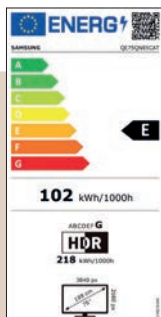

VIDEO

Picture Engine	Neural Quantum Processor 4K
HDR (High Dynamic Range)	Neo Quantum HDR
HDR10+	Sì, Adaptive & Gaming
HLG	Sì
Contrasto	Quantum Matrix
Colore	100% Volume Colore
Viewing Angle	Wide
Micro Dimming	Supreme UHD Dimming
Contrast Enhancer	Real Depth Enhancer
Motion Technology	Motion Xcelerator Turbo+
Smart Calibration	Basic
Adaptive Picture	Optimized/Eye Comfort
AI Upscale	Sì
Brightness/Color Detection	Sì

AUDIO

Dolby Atmos	Sì
Object Tracking Sound	OTS
Q-Symphony	Sì
Sound Output (RMS)	60 W
Speaker Type	2.2.2 CH
Active Voice Amplifier	Sì
Adaptive sound	Adaptive Sound+
Dual Audio Support (Bluetooth)	Sì

ECO

Classe di efficienza energetica	E
Auto Power Off & Auto Power Saving	Sì