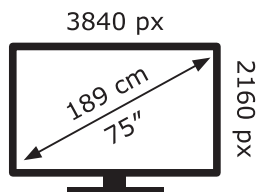

ENERG

LG Electronics

75QNED816QA

109 kWh/1000h

ABCDEF**G**

200 kWh/1000h

2019/2013